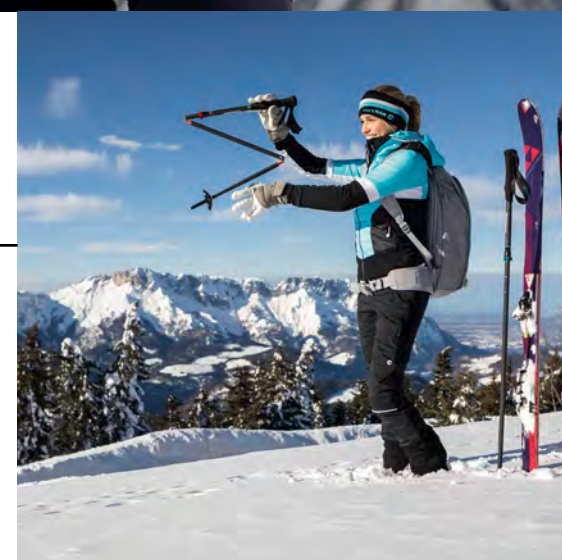

COMPLETELY SELF DEPLOYING

The new Komperdell, FXP pole deploys completely by itself and provides a secure and solid connection between the individual segments.

2

RELEASE

Let the pipe segments go and hold your pole on the grip.