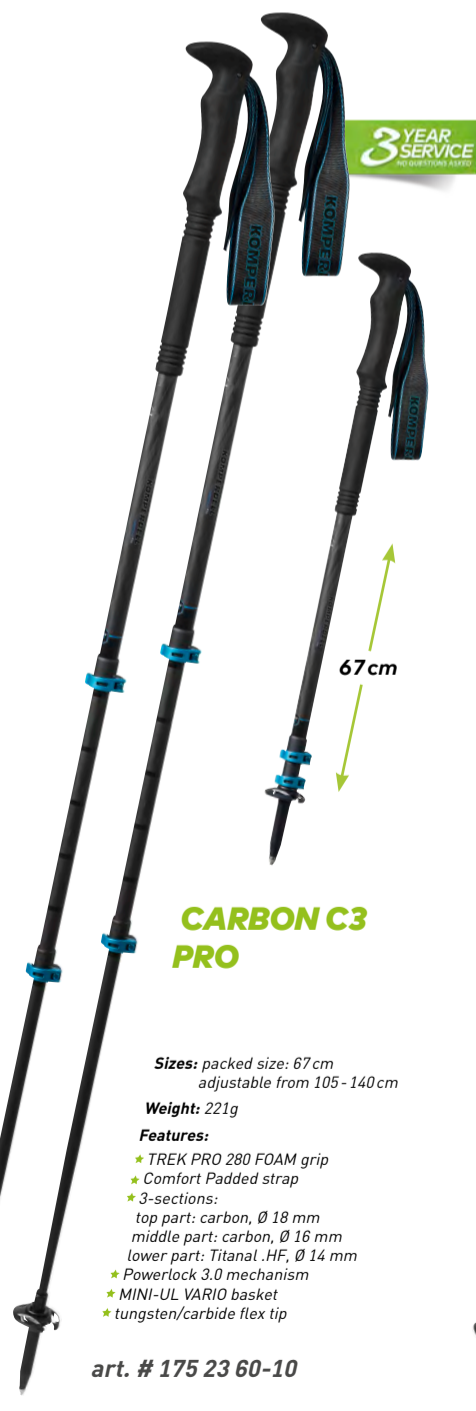

CARBON C3

The lightest poles on the market!

CARBON C3 CLOUD

Sizes: packed size: 67 cm
adjustable from 105 - 140 cm

Weight: 189 g

Features:

- * TREK PRO 280 FOAM grip
- * AIR Padded strap
- * 3-sections:
carbon cloud, Ø 18/16/14 mm
- * Powerlock 3.0 mechanism
- * MINI-UL VARIO basket
- * tungsten/carbide flex tip

art. # 175 23 56-10

CARBON C3 CLOUD COMPACT

Sizes: packed size: 57 cm
adjustable from 90 - 120 cm

Weight: 175 g

Features:

- * TREK PRO 280 FOAM grip
- * AIR Padded strap
- * 3-sections:
carbon cloud, Ø 18/16/14 mm
- * Powerlock 3.0 mechanism
- * MINI-UL VARIO basket
- * tungsten/carbide flex tip

art. # 175 23 57-10

CARBON C3 PRO

Sizes: packed size: 67 cm
adjustable from 105 - 140 cm

Weight: 221 g

Features:

- * TREK PRO 280 FOAM grip
- * AIR Padded strap
- * 3-sections:
top part: carbon, Ø 18 mm
middle part: carbon, Ø 16 mm
lower part: Titanal .HF, Ø 14 mm
- * Powerlock 3.0 mechanism
- * MINI-UL VARIO basket
- * tungsten/carbide flex tip

art. # 175 23 60-10

CARBON C3 PRO COMPACT

Sizes: packed size: 57 cm
adjustable from 90 - 120 cm

Weight: 201 g

Features:

- * TREK PRO 280 FOAM grip
- * AIR Padded strap
- * 3-sections:
top part: carbon, Ø 18 mm
middle part: carbon, Ø 16 mm
lower part: Titanal .HF, Ø 14 mm
- * Powerlock 3.0 mechanism
- * MINI-UL VARIO basket
- * tungsten/carbide flex tip