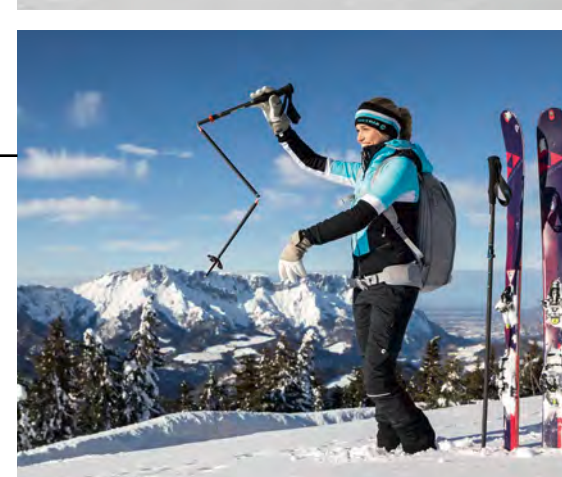

3

READY - GO

Start your adventure!

EASY HANDLING

The FXP pole is a real innovation on the pole market. So easy that it is self-explanatory. Due to the reduction of parts in the folding mechanism from 11 to 3 there is a significant difference in weight and handling.