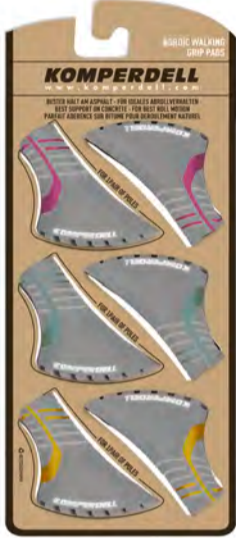

art. # 175 23 62-10

NW PADS
art. # 1028-925

NORDIC WALKING POWERLOCK

art. # 1029-925

art. # 1028-925

NW PADS

POLE ACCESSORIES ARE ALSO AVAILABLE PRE-PACKED

VARIO SUMMER BASKET
art. # 9356-925

VARIO MINI BASKET
art. # 9907-925

ICE-FLEX BASKET SUMMER
art. # 9397-925

RACE BASKET
art. # 9352-925

RACE BASKET EXTRA SMALL
art. # 9379-925

VARIO DEEP POWDER BASKET
art. # 9908-925

NORDIC WALKING PADS
black: art. # 1028-925
light grey: art. # 1029-925