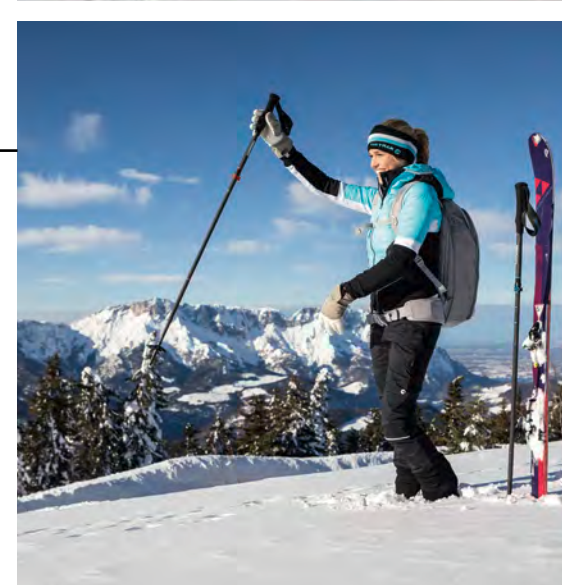

THE SAVEST CONNECTION

The fixed mechanical connection of the parts prevents slacks between the pipe segments and thus no disturbing noises can occur. With the FXP poles there is no more force on the push button. This is why we can guarantee maximum safety!

3

READY - GO

Start your adventure!

EASY HANDLING

The FXP pole is a real innovation on the pole market. So easy that it is self-explanatory. Due to the reduction of parts in the folding mechanism from 11 to 3 there is a significant difference in weight and handling.